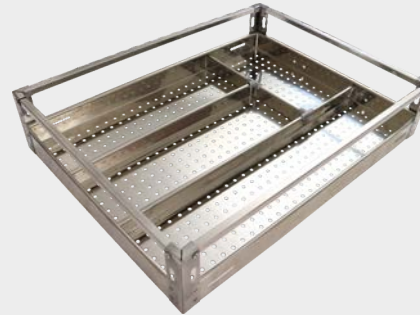

We hope that this journey will continue forever.

- Team Vinay.

ENJOY OUR EXPERTISE

TELESCOPIC CHANNELS

 PROUDLY MADE IN INDIA

SPECIFICATIONS	ECO SLIDES	PREMIUM SLIDES
Size available :	10" to 22"	8" to 24"
Weight :	60 gms Per inch	75 gms Per inch
Quantity :	15 pairs per box	15 pairs per box
Capacity :	up to 35 kg.	up to 45 kg.
Material :	Mild Steel, Stainless Steel	Mild Steel
Mount :	Side Mount	Side Mount
Balls :	Ball Bearing Grade	Ball Bearing Grade
Design :	Global Profile	Closed Profile
Travel :	Full Extension	Full Extension
Side Space :	12.7 mm.	12.7 mm.
Width :	45 mm. 1 x 1 x 1	45 mm. 1.2 x 1.2 x 1.5
Ball cage :	3 balls /cage	2-3-6 balls /cage
Ball cage Material :	AISI 202/304 Grade	Galvanized

ROBUST in 202 series
STAINLESS STEEL PIPE BASKET WITH ACP BOTTOM SHEET

**RIGHT ANGLE
DRAWER BASKET S.S.**

W X D X H
15" x 20" x 4" - 6" - 8"
17" x 20" x 4" - 6" - 8"
19" x 20" x 4" - 6" - 8"
21" x 20" x 4" - 6" - 8"

**CUP SAUCER
DRAWER BASKET S.S.**

W X D X H
15" x 20" x 4"
17" x 20" x 4"
19" x 20" x 4"
21" x 20" x 4"

**PARTITION
DRAWER BASKET S.S.**

W X D X H
15" x 20" x 4" - 6" - 8"
17" x 20" x 4" - 6" - 8"
19" x 20" x 4" - 6" - 8"
21" x 20" x 4" - 6" - 8"