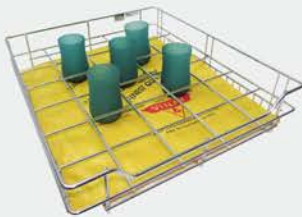

GLASS DRAWER BASKET S.S.

W X D X H	W X D X H
15" X 16" X 4"	12" X 20" X 4"
15" X 18" X 4"	15" X 20" X 4"
17" X 18" X 4"	17" X 20" X 4"
19" X 18" X 4"	19" X 20" X 4"
	21" X 20" X 4"
	24" X 20" X 4"