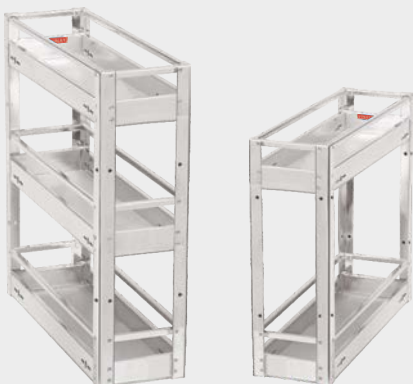

We hope that this journey will continue forever.

- Team Vinay.

ENJOY OUR EXPERTISE

TELESCOPIC CHANNELS

 PROUDLY MADE IN INDIA

SPECIFICATIONS	ECO SLIDES	PREMIUM SLIDES
Size available :	10" to 22"	8" to 24"
Weight :	60 gms Per inch	75 gms Per inch
Quantity :	15 pairs per box	15 pairs per box
Capacity :	up to 35 kg.	up to 45 kg.
Material :	Mild Steel, Stainless Steel	Mild Steel
Mount :	Side Mount	Side Mount
Balls :	Ball Bearing Grade	Ball Bearing Grade
Design :	Global Profile	Closed Profile
Travel :	Full Extension	Full Extension
Side Space :	12.7 mm.	12.7 mm.
Width :	45 mm. 1 x 1 x 1	45 mm. 1.2 x 1.2 x 1.5
Ball cage :	3 balls /cage	2-3-6 balls /cage
Ball cage Material :	AISI 202/304 Grade	Galvanized

CUP SAUCER DRAWER BASKET S.S.

W X D X H
 15" x 20" x 4"
 17" x 20" x 4"
 19" x 20" x 4"
 21" x 20" x 4"

CUTLERY DRAWER BASKET S.S.

W X D X H
 15" x 20" x 4"
 17" x 20" x 4"
 19" x 20" x 4"
 21" x 20" x 4"

STAINLESS STEEL PIPE BASKET WITH S.S. BOTTOM SHEET

BOTTLE PULLOUT S.S.

W X D X H	
4 x 2 Shelves	4" x 20" x 18"
4 x 3 Shelves	4" x 20" x 21"
6 x 2 Shelves	6" x 20" x 18"
6 x 3 Shelves	6" x 20" x 21"
8 x 2 Shelves	8" x 20" x 18"
8 x 3 Shelves	8" x 20" x 21"
10 x 2 Shelves	10" x 20" x 18"
10 x 3 Shelves	10" x 20" x 21"
12 x 2 Shelves	12" x 20" x 18"
12 x 3 Shelves	12" x 20" x 21"