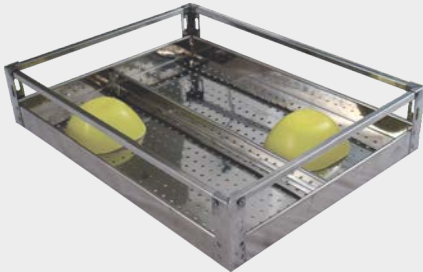

ROBUST in 202 series
STAINLESS STEEL PIPE BASKET WITH ACP BOTTOM SHEET

**RIGHT ANGLE
DRAWER BASKET S.S.**

W X D X H
15" x 20" x 4" - 6" - 8"
17" x 20" x 4" - 6" - 8"
19" x 20" x 4" - 6" - 8"
21" x 20" x 4" - 6" - 8"

**CUP SAUCER
DRAWER BASKET S.S.**

W X D X H
15" x 20" x 4"
17" x 20" x 4"
19" x 20" x 4"
21" x 20" x 4"

**PARTITION
DRAWER BASKET S.S.**

W X D X H
15" x 20" x 4" - 6" - 8"
17" x 20" x 4" - 6" - 8"
19" x 20" x 4" - 6" - 8"
21" x 20" x 4" - 6" - 8"