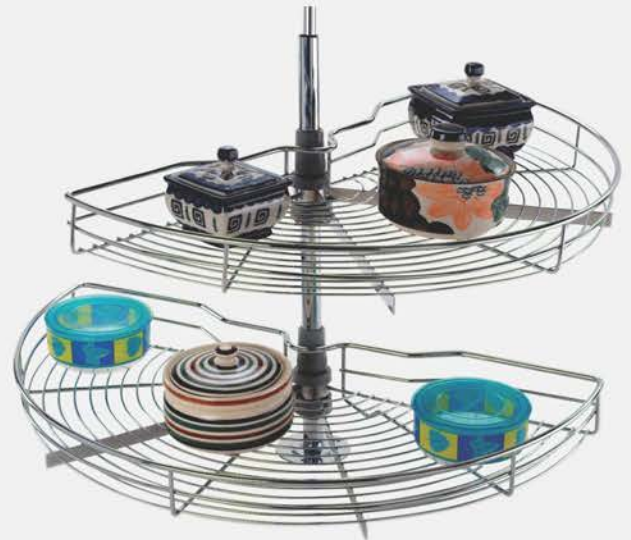

"D" TRAY S.S.

18", 20", 22", 24", 27", & 30" Diameter
Set of 2 Trays with fitting kit
29" Pipe