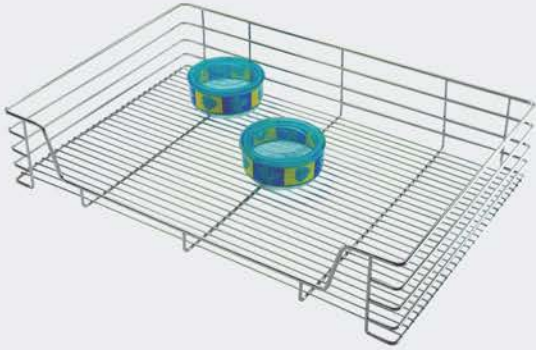

PLATFORM CORNER CAROUSEL S.S.
Diameter :13" X 3" Shelves
Height : Pipe 48" Shelves can be adjustable at each 3" gap

**HANGING CORNER
SINGLE DELUX S.S (111)**
W 13" X H 8"

**HANGING TWO TIER
CORNER SHELF (230)**
W 12" X D 12" X H 20"

**HANGING THREE TIER
CORNER SHELF (257)**
L 11.93" X W 11.93" X H 27.95"

"D" TRAY S.S.

18", 20", 22", 24", 27", & 30" Diameter
Set of 2 Trays with fitting kit
29" Pipe

CAROUSEL S.S.

18", 20", 22", 24", 27", & 30" Diameter
Set of 2 Trays with fitting kit 29" Pipe

VINAY

WARDROBE ACCESSORIES

BIG UTENSIL BASKET / WARDROBE BASKET / PULL OUT BASKET S.S.

W X D X H
28" X 20" x 4" - 6" - 8"
32" X 20" x 4" - 6" - 8"
35" X 20" x 4" - 6" - 8"

SLIDING HANGER HOLDER

W 1" X L 12" X H 6" (65)
W 1" X L 15" X H 6" (83)
W 1" X L 18" X H 6" (97)
W 1" X L 20" X H 6" (108)